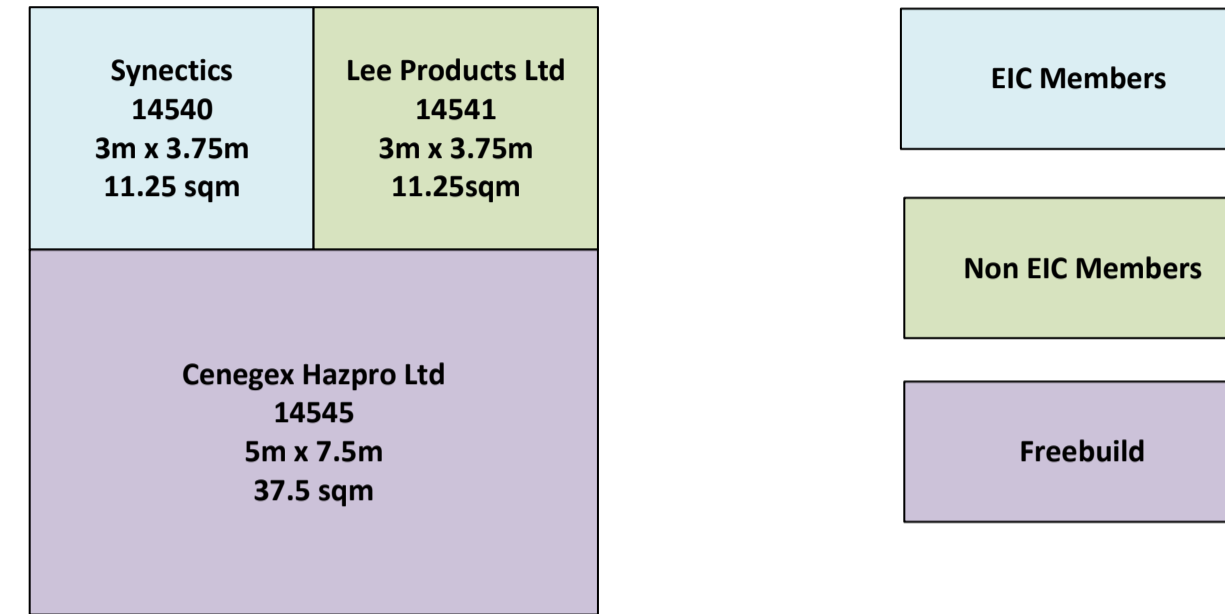

UK & EIC Pavilion Floorplan

Hall 8

- EIC Members
- Freebuild Stands
- Non EIC Members

UK & EIC Pavilion Floorplan

Hall 12

Overall location UK & EIC Pavilion Hall 12

UK & EIC Pavilion Floorplan

Hall 14 – The Chevron Hall

Overall location UK & EIC Pavilion Hall 14 – The Chevron Hall

Please note the blue area is the Digitalization Zone

UK & EIC Pavilion Floorplan

Hall 15 – Maritime & Logistics

Overall location UK & EIC Pavilion Hall 15 – Maritime & Logistics

UK & EIC Pavilion Floorplan

Hall 16 – Low Carbon & Chemicals Expo

16-1 4m x 3m 12 sqm	16-2 4m x 5m 20 sqm	NON-UK stands
16-3 3m x 4m 12 sqm	16-4 3m x 4m 12 sqm	

Available

EIC Members

Non EIC Members

Overall location UK & EIC Pavilion Hall 16 – Low Carbon & Chemicals Expo