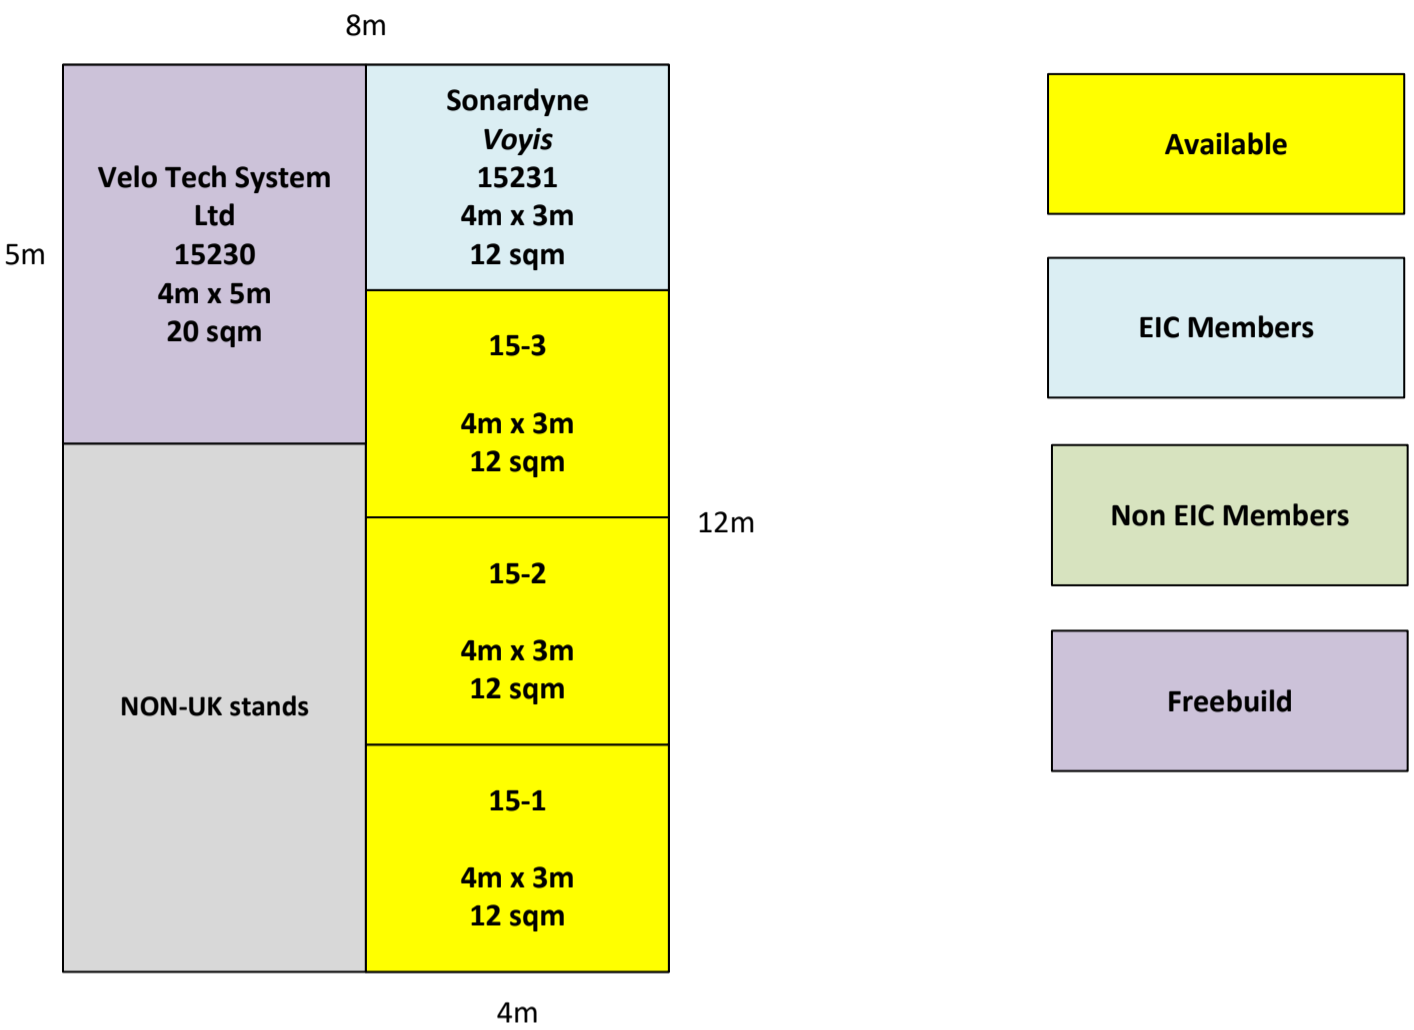

UK & EIC Pavilion Floorplan

Hall 8

- EIC Members
- Freebuild Stands
- Non EIC Members

UK & EIC Pavilion Floorplan

Hall 12

Overall location UK & EIC Pavilion Hall 12

UK & EIC Pavilion Floorplan

Hall 14 – The Chevron Hall

Overall location UK & EIC Pavilion Hall 14 – The Chevron Hall

Please note the blue area is the Digitalization Zone

UK & EIC Pavilion Floorplan

Hall 15 – Maritime & Logistics

Overall location UK & EIC Pavilion Hall 15 – Maritime & Logistics

UK & EIC Pavilion Floorplan

Hall 16 – Low Carbon & Chemicals Expo

16-1 4m x 3m 12 sqm	16-2 4m x 5m 20 sqm	NON-UK stands
16-3 3m x 4m 12 sqm	16-4 3m x 4m 12 sqm	

Available

EIC Members

Non EIC Members

Overall location UK & EIC Pavilion Hall 16 – Low Carbon & Chemicals Expo