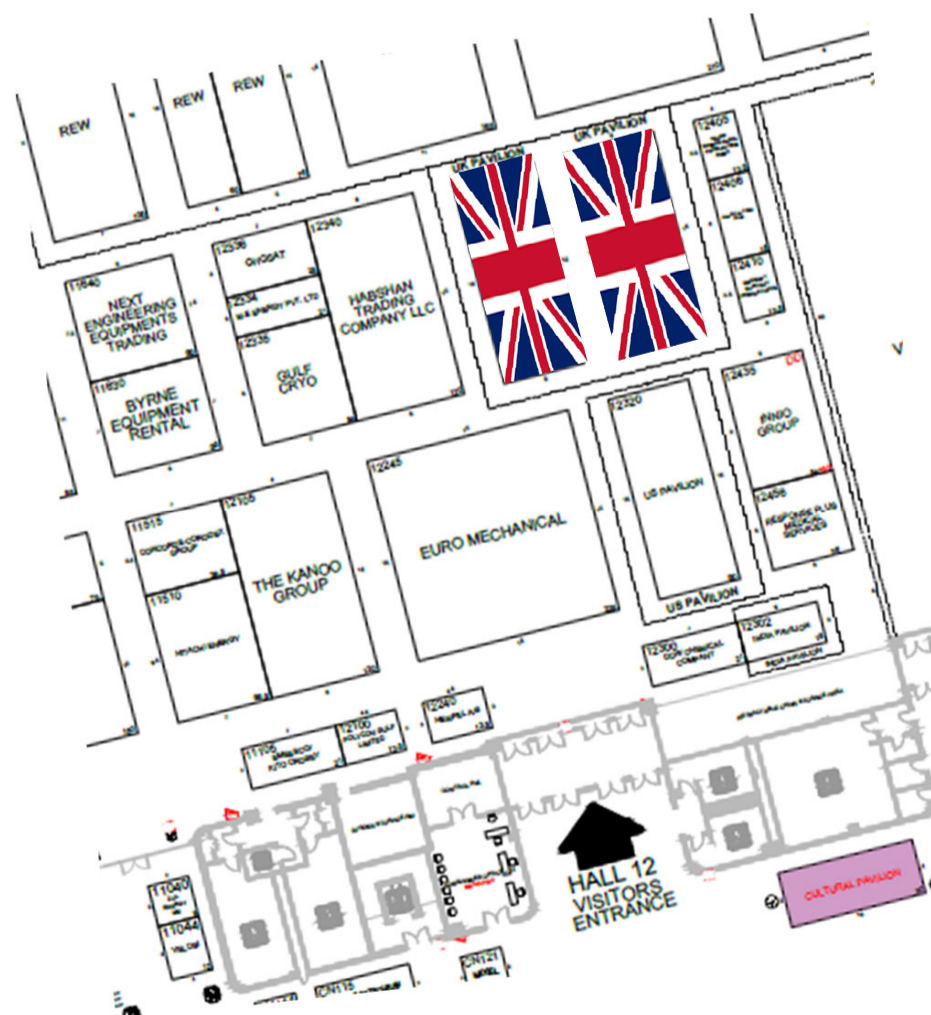

UK & EIC Pavilion Floorplan

Hall 8

- EIC Members
- Freebuild Stands
- Non EIC Members

UK & EIC Pavilion Floorplan

Hall 12

Overall location UK & EIC Pavilion Hall 12

UK & EIC Pavilion Floorplan

Hall 14 – The Chevron Hall

Overall location UK & EIC Pavilion Hall 14 – The Chevron Hall

Please note the blue area is the Digitalization Zone

UK & EIC Pavilion Floorplan

Hall 15 – Maritime & Logistics

Overall location UK & EIC Pavilion Hall 15 – Maritime & Logistics

UK & EIC Pavilion Floorplan

Hall 16 – Low Carbon & Chemicals Expo

16-1 4m x 3m 12 sqm	16-2 4m x 5m 20 sqm	NON-UK stands
16-3 3m x 4m 12 sqm	16-4 3m x 4m 12 sqm	

Available

EIC Members

Non EIC Members

Overall location UK & EIC Pavilion Hall 16 – Low Carbon & Chemicals Expo