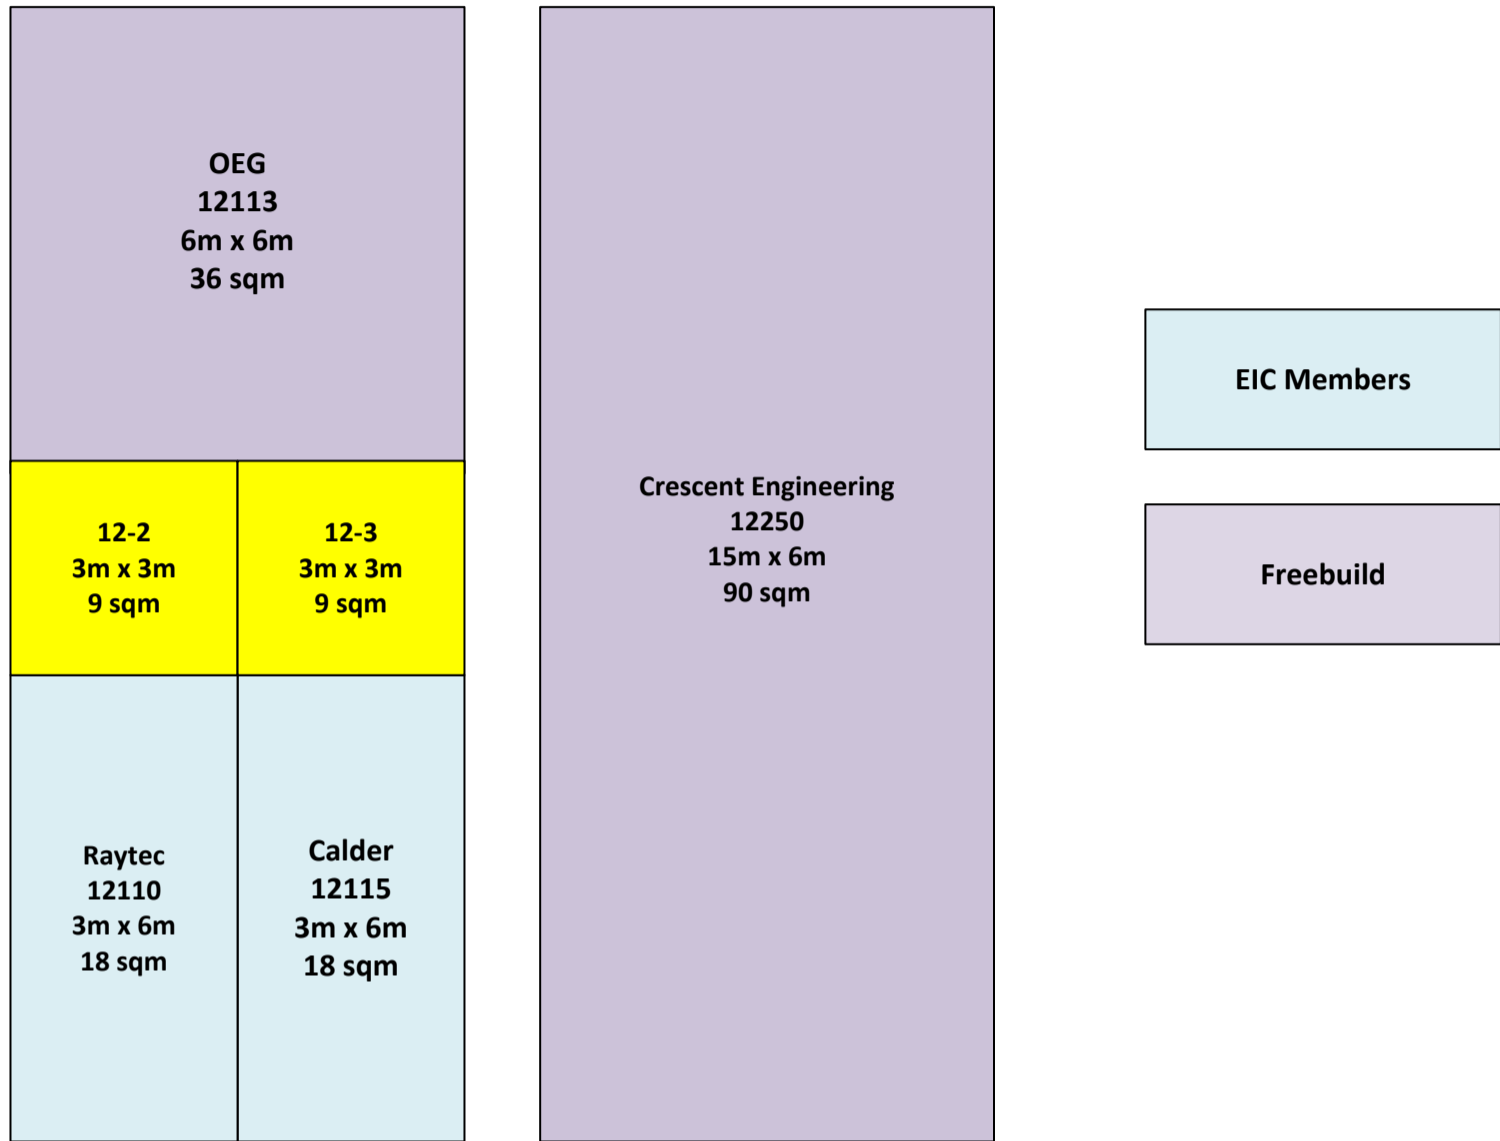

UK & EIC Pavilion Floorplan

Hall 8

- EIC Members
- Freebuild Stands
- Non EIC Members

UK & EIC Pavilion Floorplan

Hall 12

Overall location UK & EIC Pavilion Hall 12

UK & EIC Pavilion Floorplan

Hall 14 – The Chevron Hall

Overall location UK & EIC Pavilion Hall 14 – The Chevron Hall

Please note the blue area is the Digitalization Zone

UK & EIC Pavilion Floorplan

Hall 15 – Maritime & Logistics

Overall location UK & EIC Pavilion Hall 15 – Maritime & Logistics

UK & EIC Pavilion Floorplan

Hall 16 – Low Carbon & Chemicals Expo

16-1 4m x 3m 12 sqm	16-2 4m x 5m 20 sqm	NON-UK stands
16-3 3m x 4m 12 sqm	16-4 3m x 4m 12 sqm	

Available

EIC Members

Non EIC Members

Overall location UK & EIC Pavilion Hall 16 – Low Carbon & Chemicals Expo