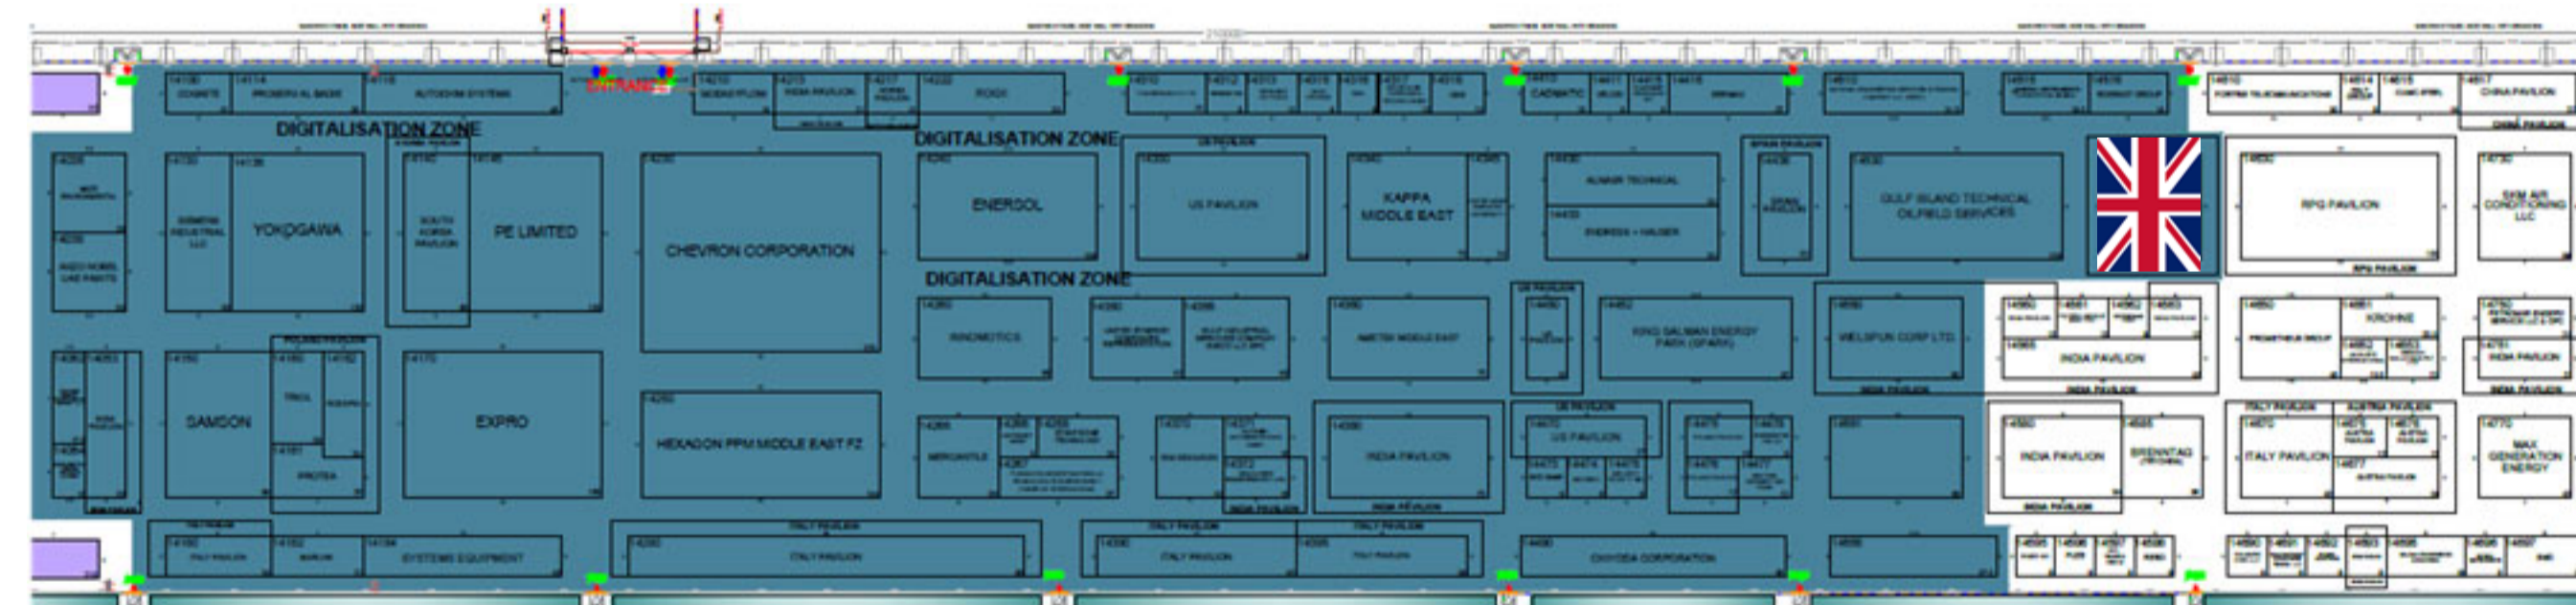

UK & EIC Pavilion Floorplan

Hall 8

- EIC Members
- Freebuild Stands
- Non EIC Members

UK & EIC Pavilion Floorplan

Hall 12

Overall location UK & EIC Pavilion Hall 12

UK & EIC Pavilion Floorplan

Hall 14 – The Chevron Hall

Overall location UK & EIC Pavilion Hall 14 – The Chevron Hall

Please note the blue area is the Digitalization Zone

UK & EIC Pavilion Floorplan

Hall 15 – Maritime & Logistics

Overall location UK & EIC Pavilion Hall 15 – Maritime & Logistics

UK & EIC Pavilion Floorplan

Hall 16 – Low Carbon & Chemicals Expo

16-1 4m x 3m 12 sqm	16-2 4m x 5m 20 sqm	NON-UK stands
16-3 3m x 4m 12 sqm	16-4 3m x 4m 12 sqm	

Available

EIC Members

Non EIC Members

Overall location UK & EIC Pavilion Hall 16 – Low Carbon & Chemicals Expo